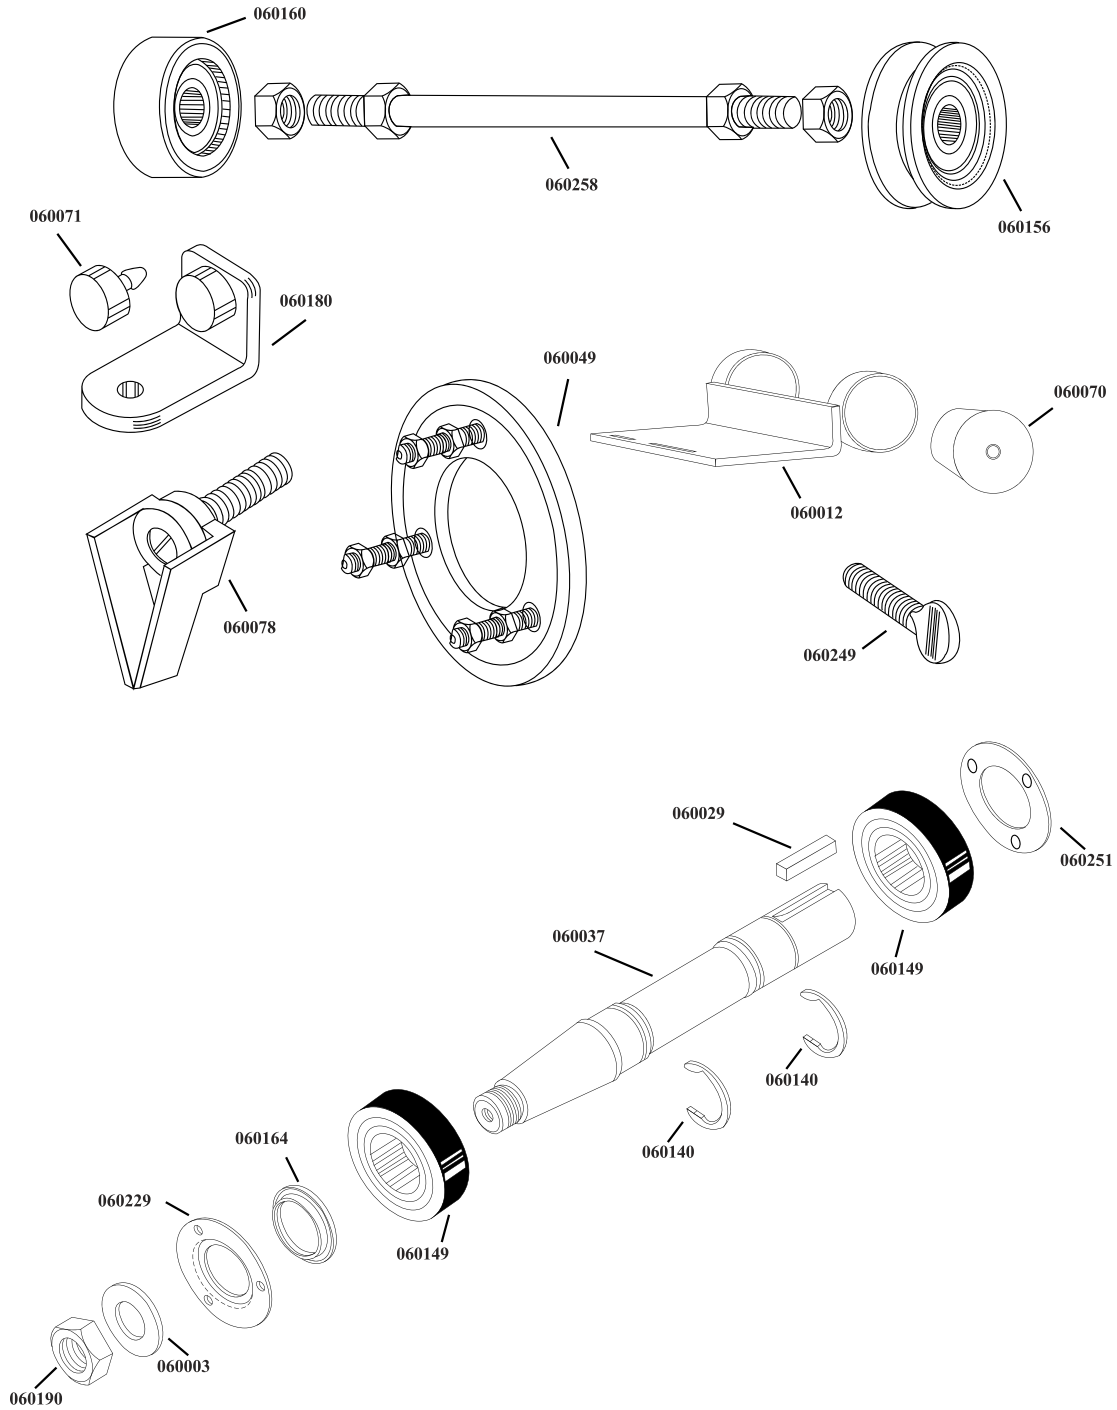

Parts Breakdown

Model **BS-VE-2489-E** 10271

060201

060196

Parts Breakdown

Model BS-VE-2489-E 10271

Parts Breakdown

Model BS-VE-2489-E 10271

Parts Breakdown

Model BS-VE-2489-E 10271

Parts Breakdown

Model BS-VE-2489-E 10271

Parts Breakdown

Model **BS-VE-2489-E** 10271

Parts Breakdown

Model **BS-VE-2489-E** 10271

Parts Breakdown

Model BS-VE-2489-E 10271

Parts Breakdown

Model **BS-VE-2489-E** 10271

060097

060034

060018

Parts Breakdown