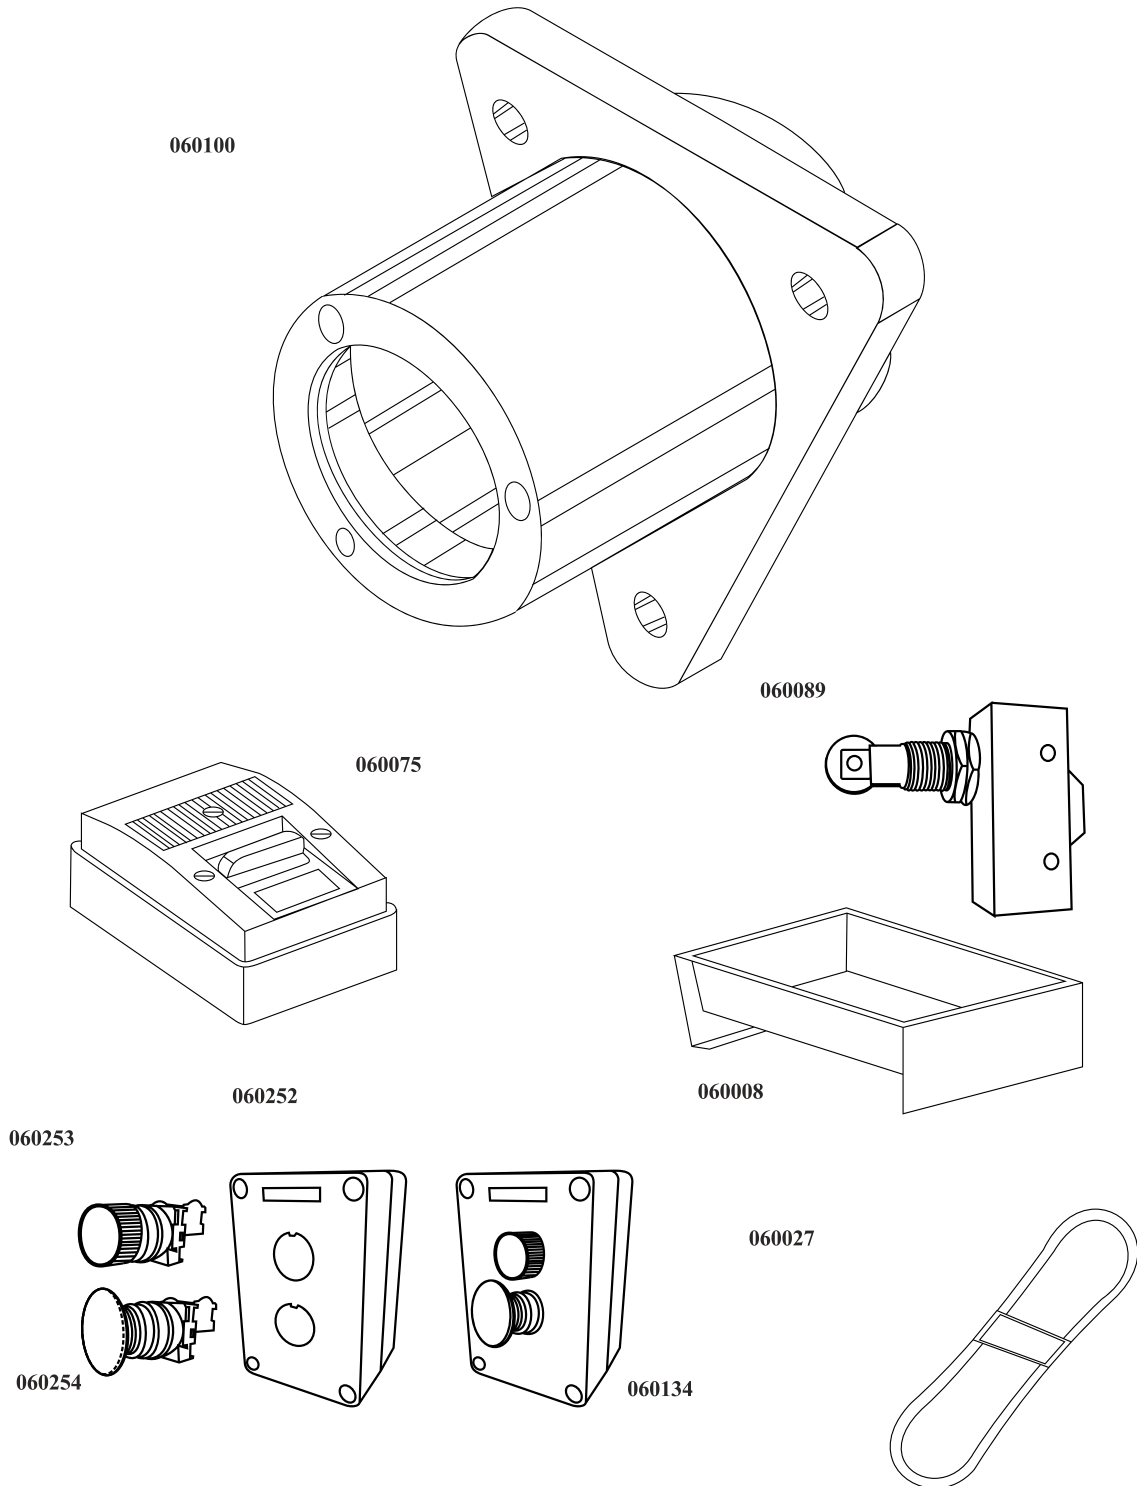

Parts Breakdown

Model **BS-VE-2489-E** 10271

060201

060196

Parts Breakdown

Model BS-VE-2489-E 10271

Parts Breakdown

Model BS-VE-2489-E 10271

Parts Breakdown

Model BS-VE-2489-E 10271

Parts Breakdown

Model BS-VE-2489-E 10271

Parts Breakdown

Model **BS-VE-2489-E** 10271

Parts Breakdown

Model **BS-VE-2489-E** 10271

Parts Breakdown

Model BS-VE-2489-E 10271

Parts Breakdown

Model **BS-VE-2489-E** 10271

060097

060034

060018

Parts Breakdown