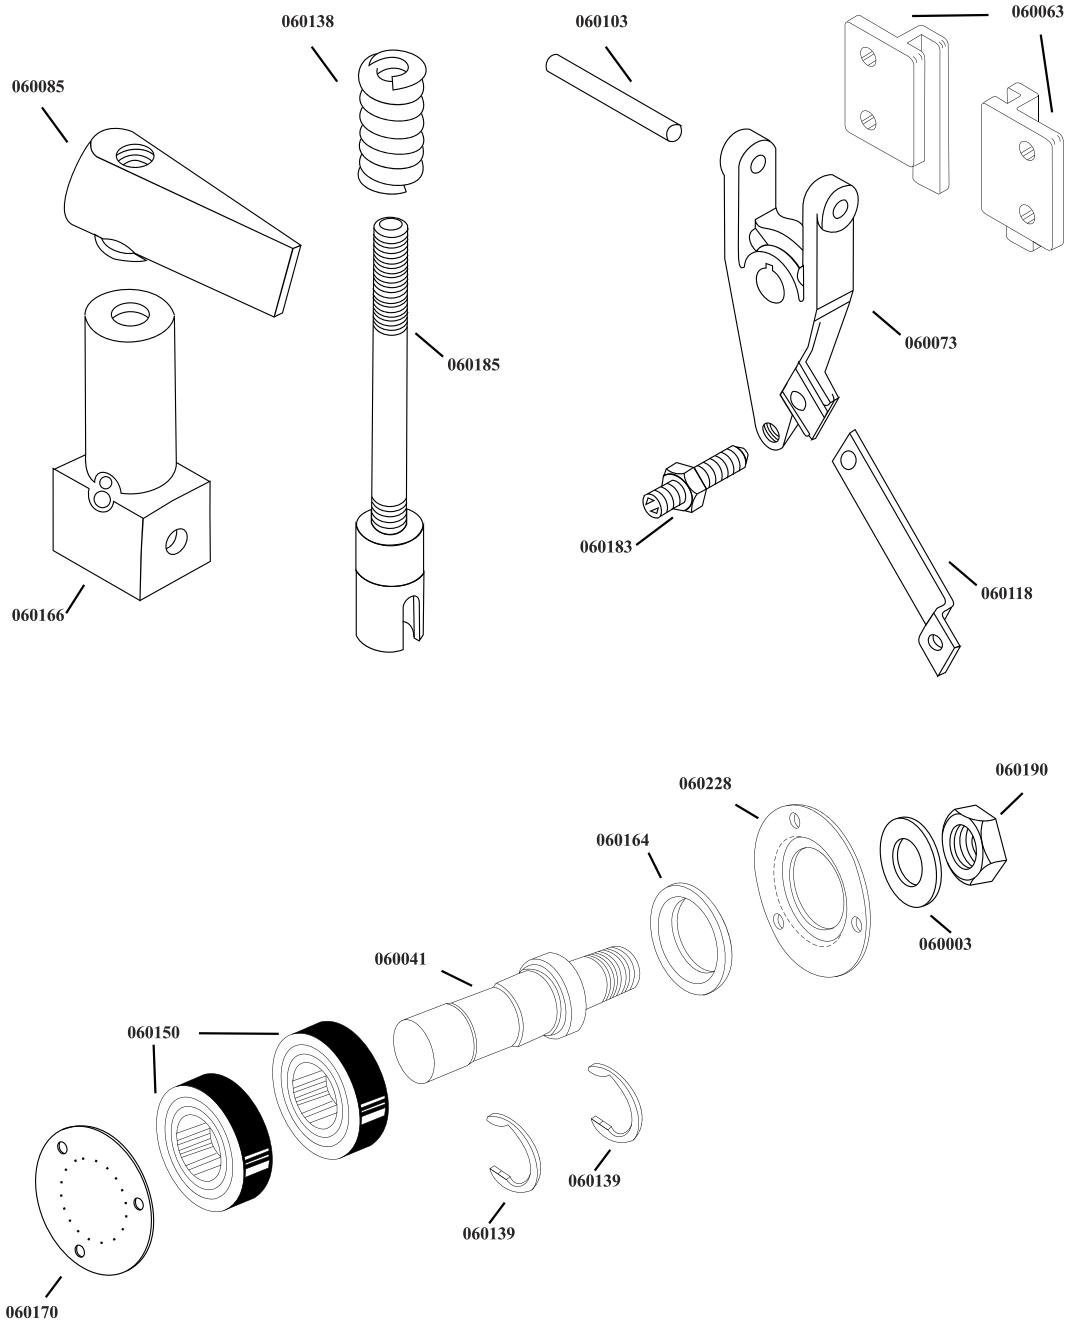

Parts Breakdown

Model **BS-VE-2489-E** 10271

060201

060196

Parts Breakdown

Model BS-VE-2489-E 10271

Parts Breakdown

Model BS-VE-2489-E 10271

Parts Breakdown

Model BS-VE-2489-E 10271

Parts Breakdown

Model BS-VE-2489-E 10271

Parts Breakdown

Model **BS-VE-2489-E** 10271

Parts Breakdown

Model **BS-VE-2489-E** 10271

Parts Breakdown

Model BS-VE-2489-E 10271

Parts Breakdown

Model **BS-VE-2489-E** 10271

060097

060034

060018

Parts Breakdown